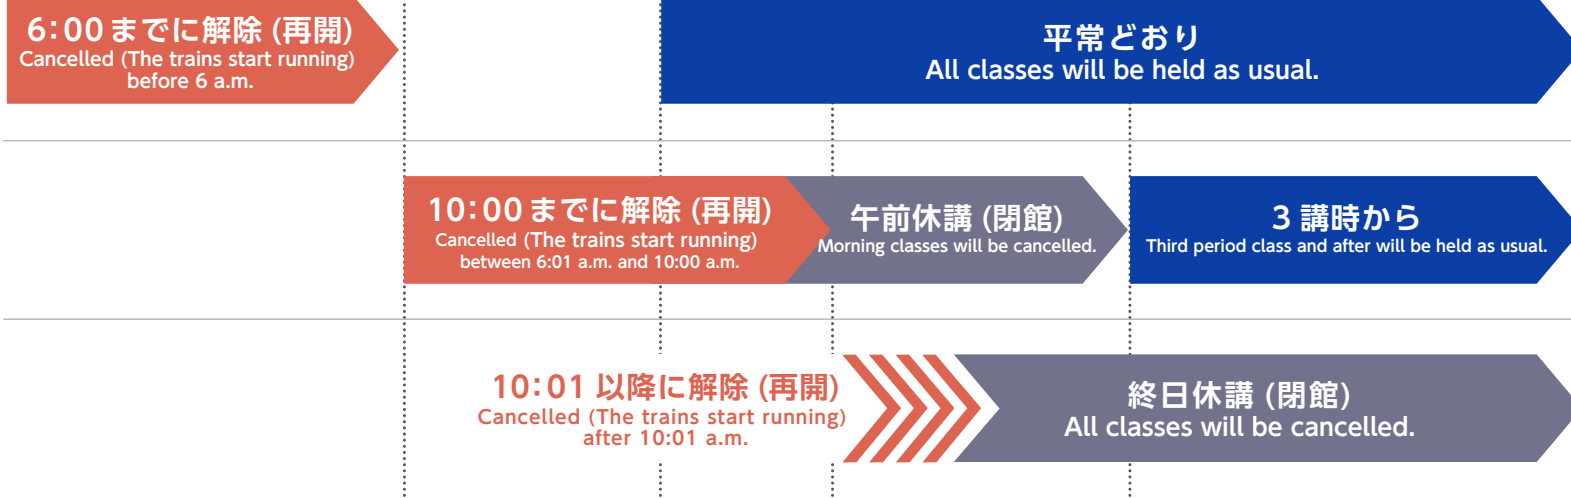

■ 授業・図書館 Classes and Library (The Library will be closed during cancelled classes)

6:00 9:00 10:00 13:30

■ 資格講座 Extension Center Courses

6:00 9:00 10:00 13:30 14:00 17:35